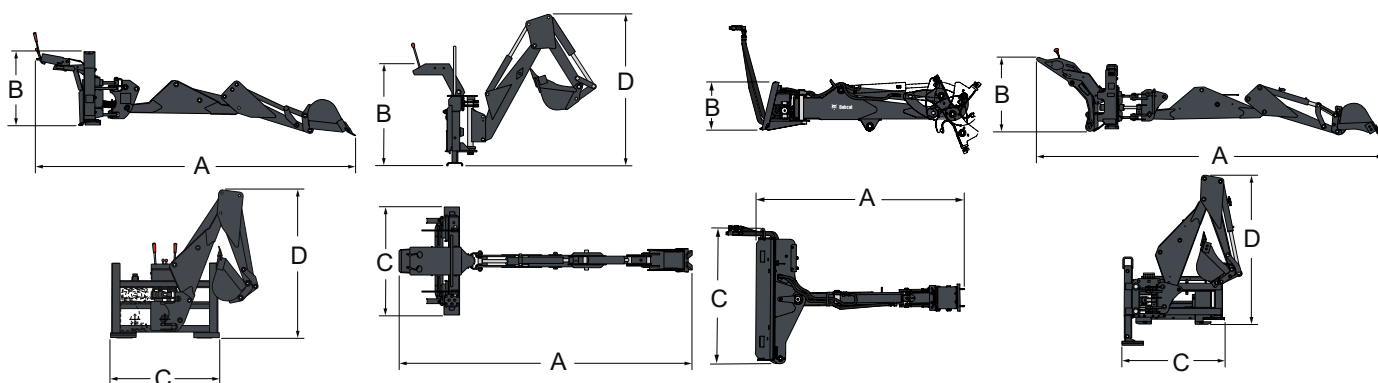

## Applications

- Construction
- Landscaping

	Item number	Compatible with loader
Backhoe model 406	6906310	S70
Backhoe model 625S	7135965	S100, T110
Backhoe model 725S	6807999	S130, T140
Backhoe model R30S	6979700	S130, S150, S160, S175, S185, S205, S220, S250, S300, S330, S630, S650, A300, T140, T190, T250, T300, T320, T650
Backhoe model R35S	7126559	S220, S250, S300, S330, S630, S650, A300, T250, T300, T320, T650
Bob-Tach™ backhoe	6906767	S150, S160, S175, S185, S205, T190

## Weights and dimensions

	Weight without bucket (kg)	Shipping weight (kg)	Transport / Backhoe width (C) (mm)	Transport / Backhoe height (D) (mm)	Overall length (A) (mm)
Backhoe model 406	253	253	- / 914	1524 / 1143	1257
Backhoe model 625S	643	643	- / 1390	1940 / 1840	940
Backhoe model 725S	605	605	- / 1390	2007 / 1858	940
Backhoe model R30S	840	840	1809 / 1547	2320 / 2087	1317
Backhoe model R35S	850	850	- / 1547	2655 / 2535	1317
Bob-Tach™ backhoe	286	286	- / 1270	- / 452	1956

## Characteristics and performance

	Digging depth (mm)	Digging force with bucket (daN)	Digging force with dipper (daN)	Digging reach (mm)	Hook-up system
Backhoe model 406	1854	978	430	2235	Pin-on
Backhoe model 625S	2480	2273	1227	3170	Klac D
Backhoe model 725S	2466	2273	1227	3173	Klac D
Backhoe model R30S	2990	2140	1377	3757	Klac D
Backhoe model R35S	3510	3130	2257	4272	Klac D
Bob-Tach™ backhoe	1829	2171	-	1956	X-Change